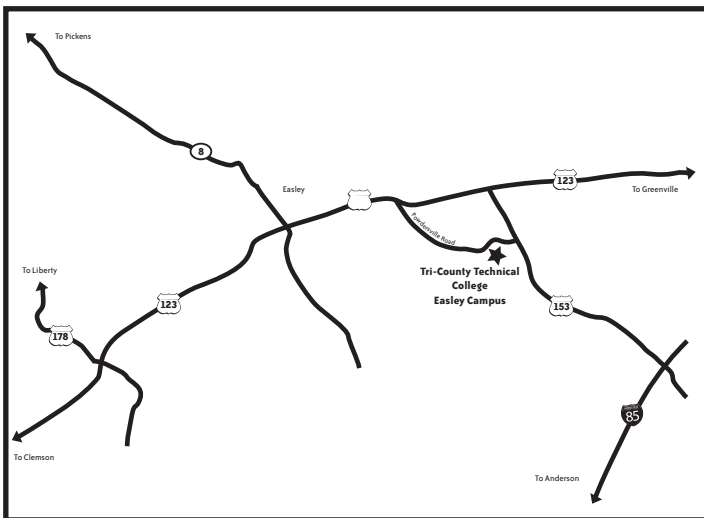

TCTC is Tobacco Free
Includes all Campuses, Learning Centers, Buildings, Parking Lots, Vehicles, & Outdoor Areas.
Includes all tobacco products and electronic cigarettes.

Note: Welding and CNC programs are taught at the Industrial Technology Center, 5321 Highway 76, approximately 5 miles from the Pendleton Campus towards Anderson.

PENDLETON CAMPUS

7900 Hwy 76 Pendleton, SC 29670

From Greenville: Take I-85 South toward Atlanta. Take Exit 19-B, US Hwy 76 toward Pendleton/Clemson/Seneca. Follow US 76 approximately 8-9 miles. Tri-County Technical College is on your right.

ANDERSON CAMPUS

511 Michelin Boulevard Anderson, SC 29625

From Anderson: Take Exit 19-A, US Hwy 76, toward Anderson. Take the 1st right, just past the Olive Garden Restaurant, onto Hwy 28 Bypass. Go approximately 3 miles to Michelin Blvd. Turn right onto Michelin Blvd. and the Anderson Campus is 1 mile on your left.