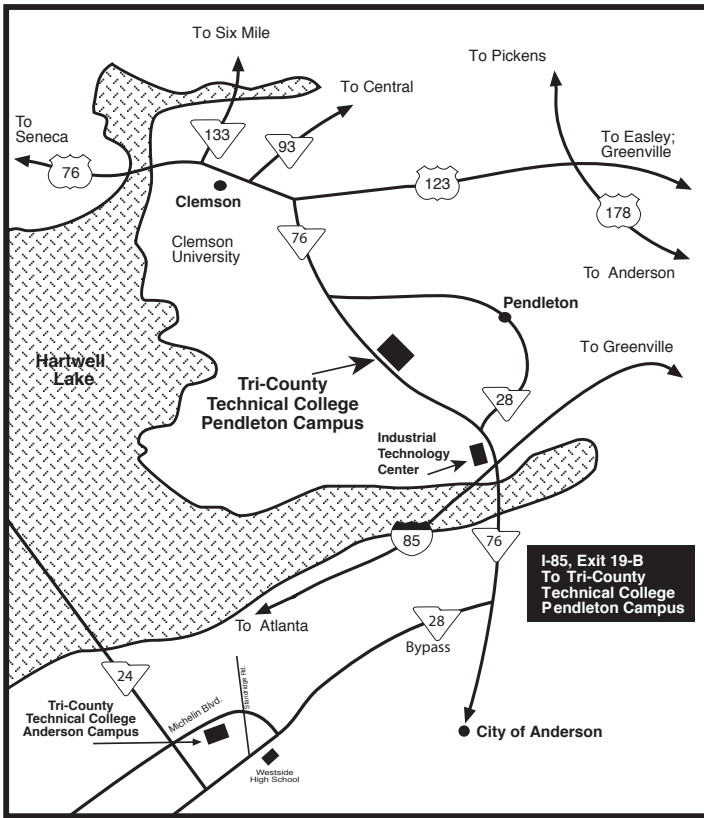

TCTC is Tobacco Free
Includes all Campuses, Learning Centers, Buildings, Parking Lots, Vehicles, & Outdoor Areas.
Includes all tobacco products and electronic cigarettes.

Note: Welding and CNC programs are taught at the Industrial Technology Center, 5321 Highway 76, approximately 5 miles from the Pendleton Campus towards Anderson.

PENDLETON CAMPUS

7900 Hwy 76 Pendleton, SC 29670

From Greenville: Take I-85 South toward Atlanta. Take Exit 19-B, US Hwy 76 toward Pendleton/Clemson/Seneca. Follow US 76 approximately 8-9 miles. Tri-County Technical College is on your right.

ANDERSON CAMPUS

511 Michelin Boulevard Anderson, SC 29625

From Anderson: Take Exit 19-A, US Hwy 76, toward Anderson. Take the 1st right, just past the Olive Garden Restaurant, onto Hwy 28 Bypass. Go approximately 3 miles to Michelin Blvd. Turn right onto Michelin Blvd. and the Anderson Campus is 1 mile on your left.

OCONEE CAMPUS

552 Education Way, Westminster, SC 29693

From Seneca: From US 123 in Seneca, turn onto SC Highway 11 north toward Walhalla. Continue approximately 3.7 miles. Turn left into the Oconee Industry and Technology Park. The Oconee Campus will be on the left.