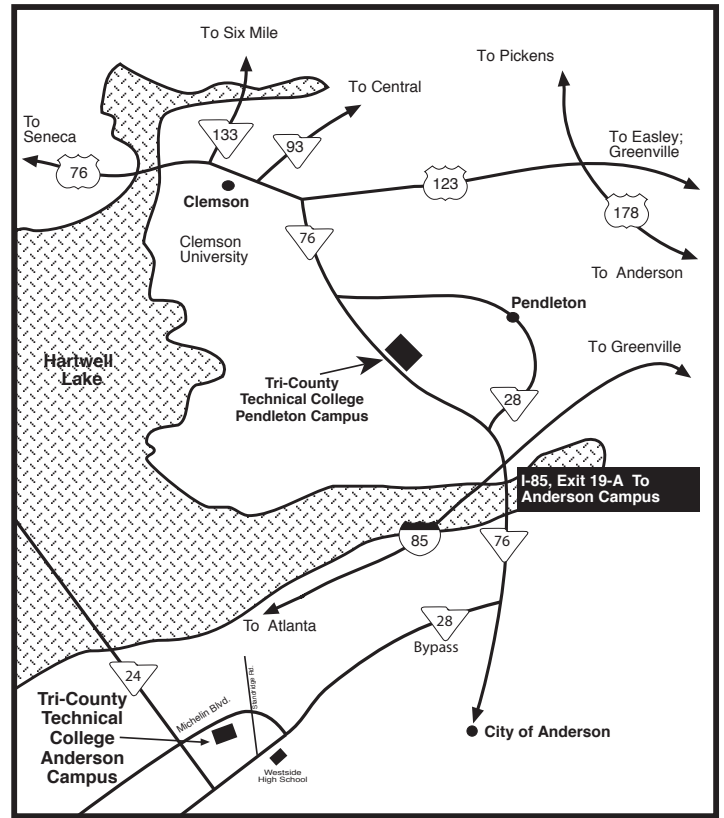

TCTC is Tobacco Free
Includes all Campuses, Learning Centers, Buildings, Parking Lots, Vehicles, & Outdoor Areas.
Includes all tobacco products and electronic cigarettes.

Note: Welding and CNC programs are taught at the Industrial Technology Center, 5321 Highway 76, approximately 5 miles from the Pendleton Campus towards Anderson.

PENDLETON CAMPUS

7900 Hwy 76 Pendleton, SC 29670

From Greenville: Take I-85 South toward Atlanta. Take Exit 19-B, US Hwy 76 toward Pendleton/Clemson/Seneca. Follow US 76 approximately 8-9 miles. Tri-County Technical College is on your right.

ANDERSON CAMPUS

511 Michelin Boulevard Anderson, SC 29625

From Anderson: Take Exit 19-A, US Hwy 76, toward Anderson. Take the 1st right, just past the Olive Garden Restaurant, onto Hwy 28 Bypass. Go approximately 3 miles to Michelin Blvd. Turn right onto Michelin Blvd. and the Anderson Campus is 1 mile on your left.

OCONEE CAMPUS

552 Education Way, Westminster, SC 29693

From Seneca: From US 123 in Seneca, turn onto SC Highway 11 north toward Walhalla. Continue approximately 3.7 miles. Turn left into the Oconee Industry and Technology Park. The Oconee Campus will be on the left.