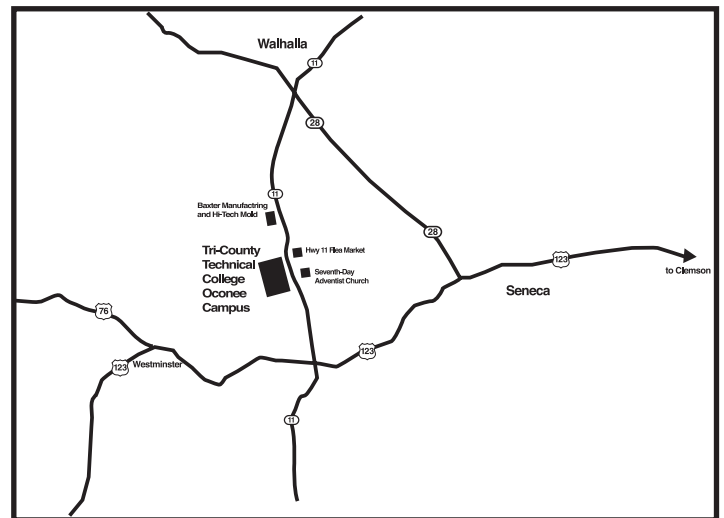

TCTC is Tobacco Free
Includes all Campuses, Learning Centers, Buildings, Parking Lots, Vehicles, & Outdoor Areas.
Includes all tobacco products and electronic cigarettes.

Note: Welding and CNC programs are taught at the Industrial Technology Center, 5321 Highway 76, approximately 5 miles from the Pendleton Campus towards Anderson.

ANDERSON CAMPUS

511 Michelin Boulevard Anderson, SC 29625

From Anderson: Take Exit 19-A, US Hwy 76, toward Anderson. Take the 1st right, just past the Olive Garden Restaurant, onto Hwy 28 Bypass. Go approximately 3 miles to Michelin Blvd. Turn right onto Michelin Blvd. and the Anderson Campus is 1 mile on your left.

EASLEY CAMPUS

1774 Powdersville Road, Easley, SC 29642

From Greenville: Take I-85 South toward Atlanta. Take Exit 40 for SC Highway 153 N toward Easley. Turn right onto SC Highway 153. Go approximately four miles and turn left at Old Easley Bridge Road. Old Easley Bridge Road becomes Powdersville Road. The Easley Campus will be on the left.

OCONEE CAMPUS

552 Education Way, Westminster, SC 29693

From Seneca: From US 123 in Seneca, turn onto SC Highway 11 north toward Walhalla. Continue approximately 3.7 miles. Turn left into the Oconee Industry and Technology Park. The Oconee Campus will be on the left.