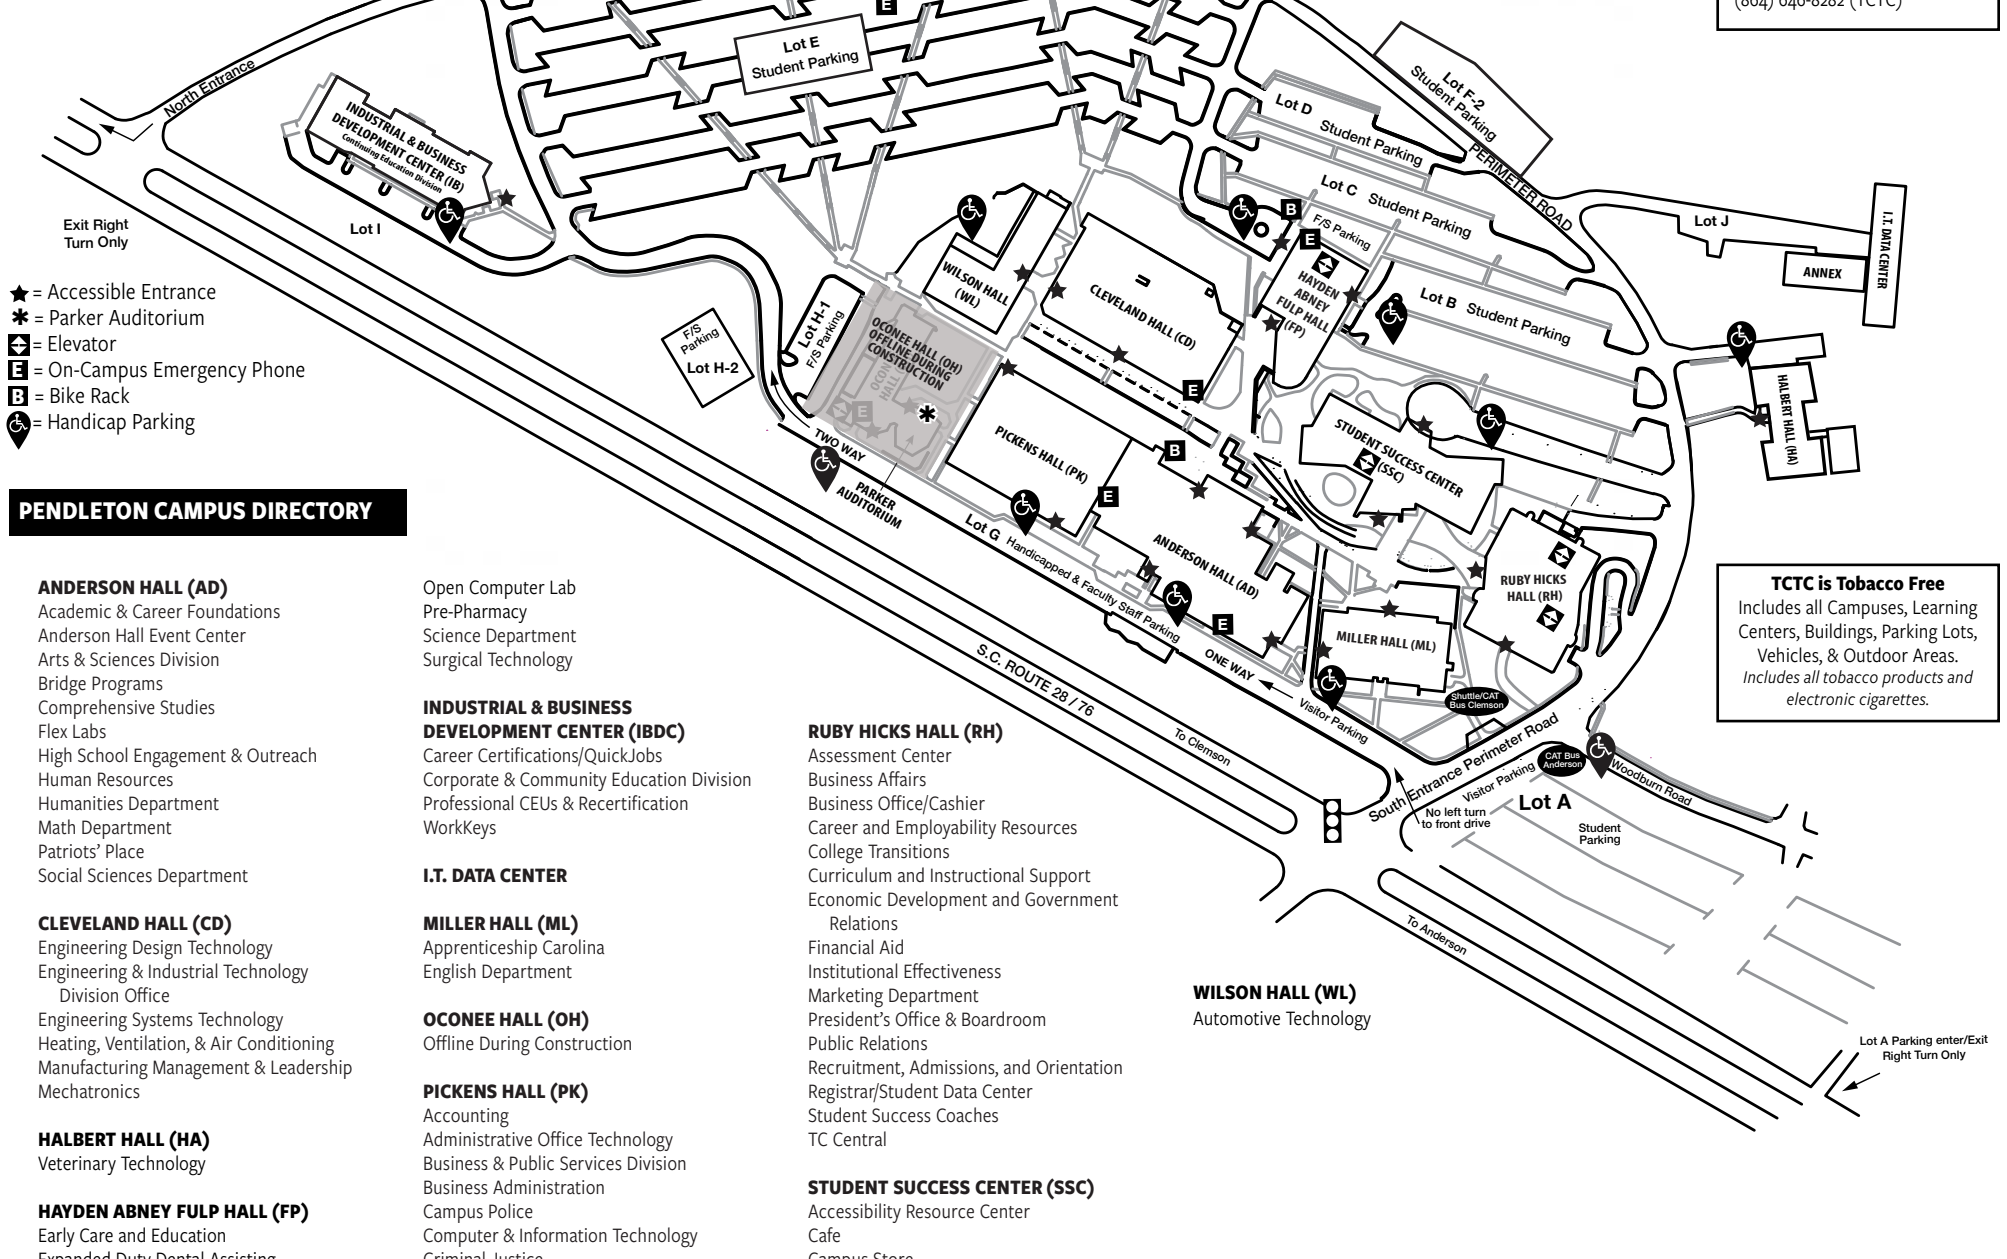

Off Campus Parking: Mechanic Street Lot (½ mile) Shuttle Service available during peak times

Tri-County Technical College
7900 Highway 76
Pendleton, SC 29670
www.tctc.edu
(864) 646-8282 (TCTC)

PENDLETON CAMPUS DIRECTORY

TCTC is Tobacco Free
Includes all Campuses, Learning Centers, Buildings, Parking Lots, Vehicles, & Outdoor Areas.
Includes all tobacco products and electronic cigarettes.

Note: Welding and CNC programs are taught at the Industrial Technology Center, 5321 Highway 76, approximately 5 miles from the Pendleton Campus towards Anderson.

PENDLETON CAMPUS

7900 Hwy 76 Pendleton, SC 29670

From Greenville: Take I-85 South toward Atlanta. Take Exit 19-B, US Hwy 76 toward Pendleton/Clemson/Seneca. Follow US 76 approximately 8-9 miles. Tri-County Technical College is on your right.

ANDERSON CAMPUS

511 Michelin Boulevard Anderson, SC 29625

From Anderson: Take Exit 19-A, US Hwy 76, toward Anderson. Take the 1st right, just past the Olive Garden Restaurant, onto Hwy 28 Bypass. Go approximately 3 miles to Michelin Blvd. Turn right onto Michelin Blvd. and the Anderson Campus is 1 mile on your left.