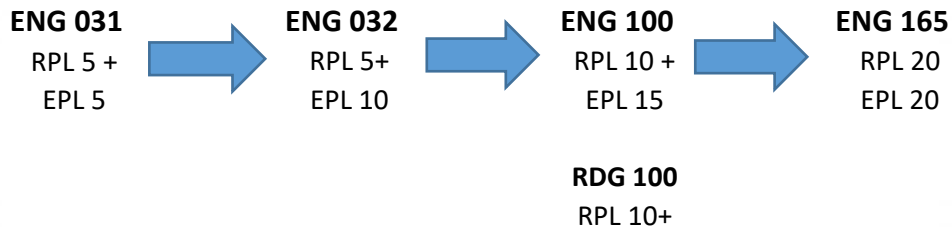

Be sure to discuss and check Fast Track and Express Track options for each semester.

Both ENG 155 and ENG 165 have an EPL and RPL requirement.

Test Preparation is strongly recommended prior to testing and/or retesting.