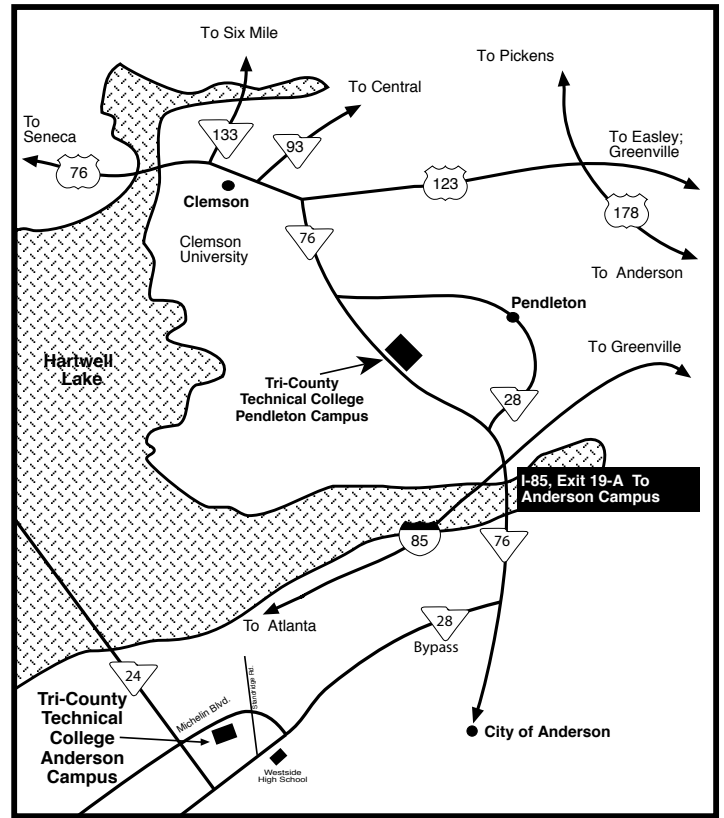

ANDERSON CAMPUS

511 Michelin Boulevard Anderson, SC 29625

From Anderson: Take Exit 19-A, US Hwy 76, toward Anderson. Take the 1st right, just past the Olive Garden Restaurant, onto Hwy 28 Bypass. Go approximately 3 miles to Michelin Blvd. Turn right onto Michelin Blvd. and the Anderson Campus is 1 mile on your left.