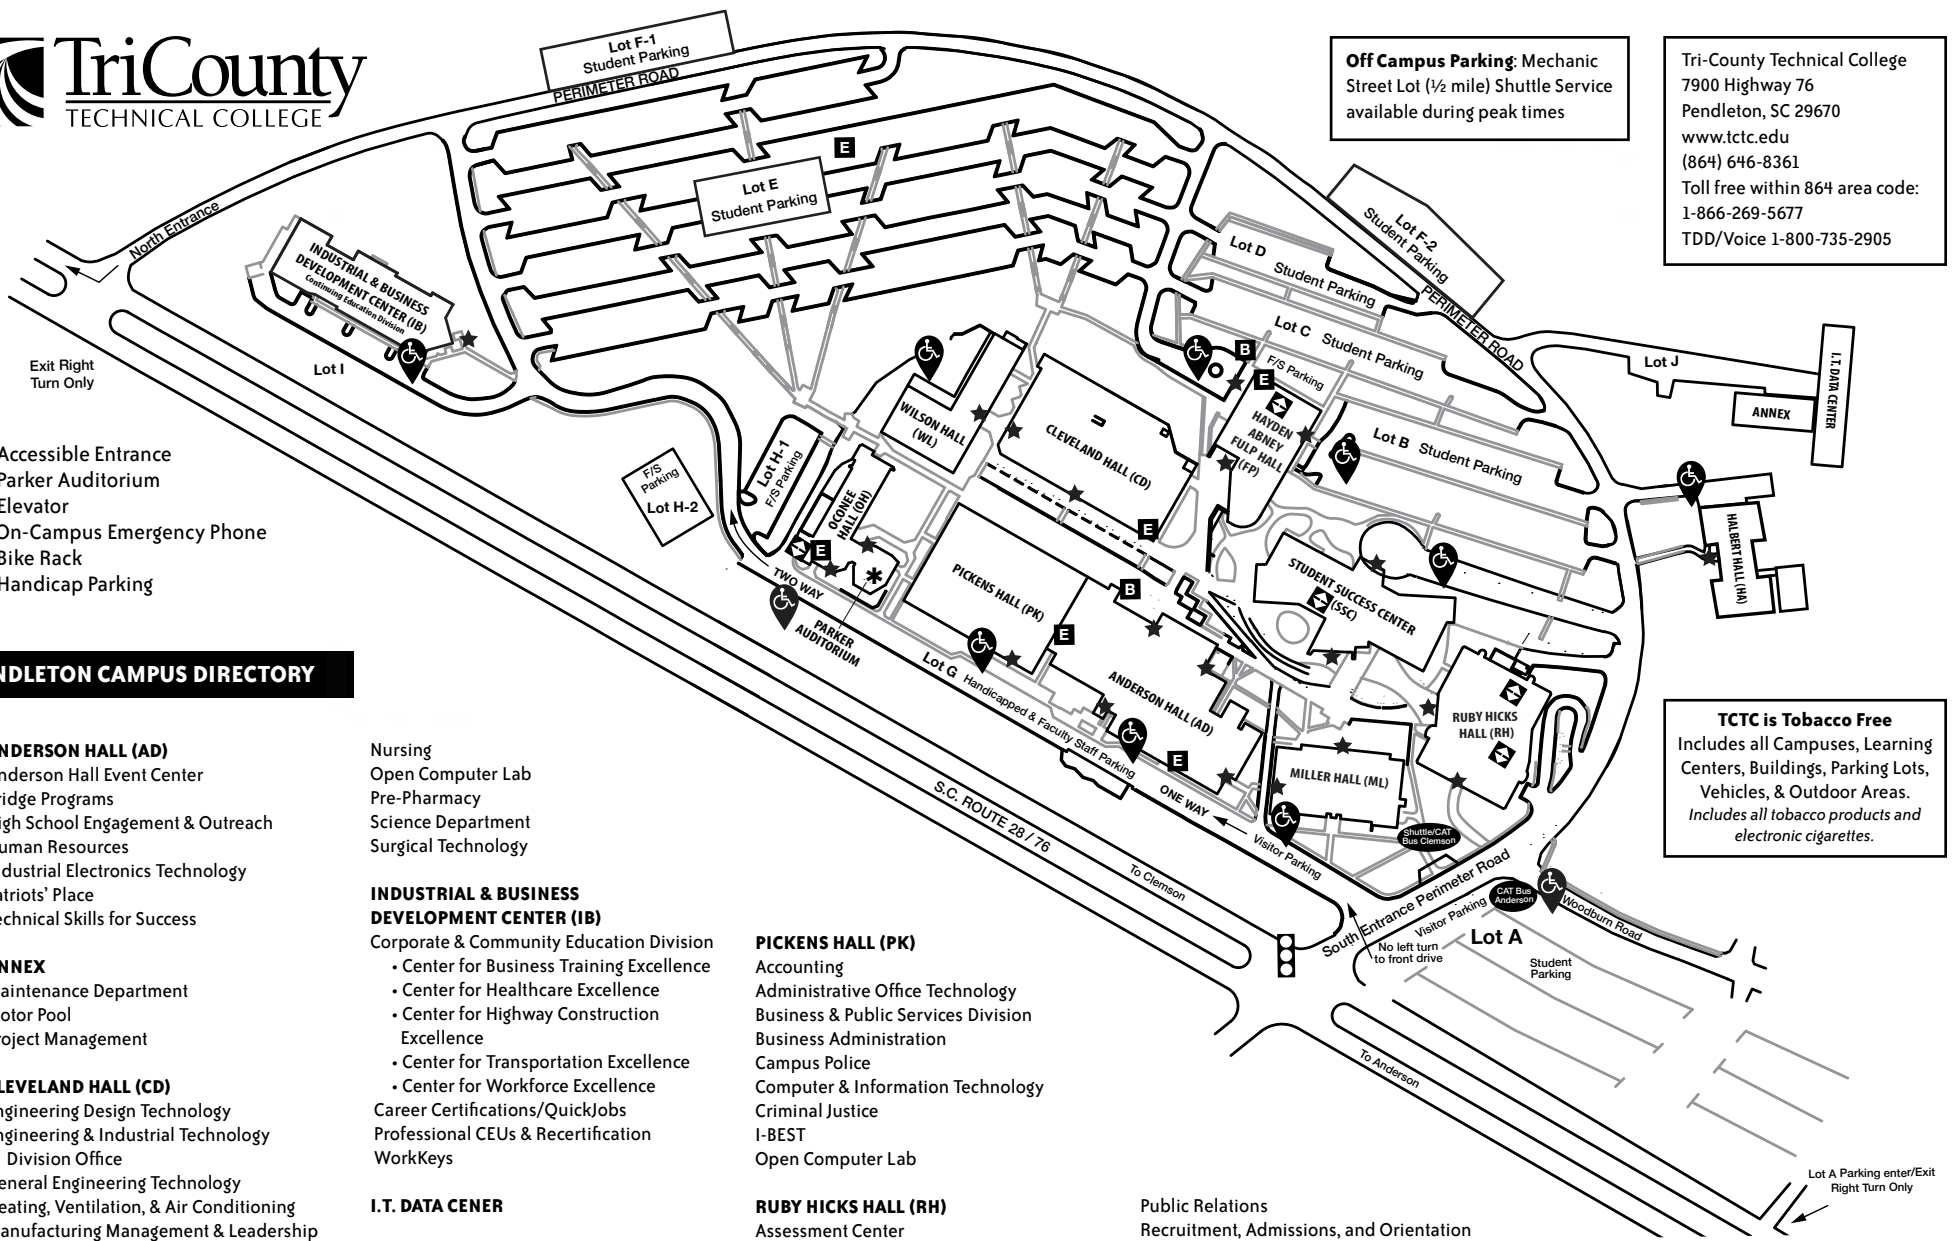

RUBY HICKS HALL (RH)
Assessment Center
Business Affairs
Business Office/Cashier
Career and Employability Resources
College Transitions
Curriculum and Instructional Support
Economic Development and Government Relations
Financial Aid
Institutional Research and Evaluation
Marketing Department
President's Office & Boardroom

Learning Commons - Library/Tutoring
Printing Services
Shipping & Receiving/Mailroom
Student Support
Student Engagement

WILSON HALL (WL)
Automotive Technology

Note: Welding and CNC programs are taught at the Industrial Technology Center, 5321 Highway 76, approximately 5 miles from the Pendleton Campus towards Anderson.