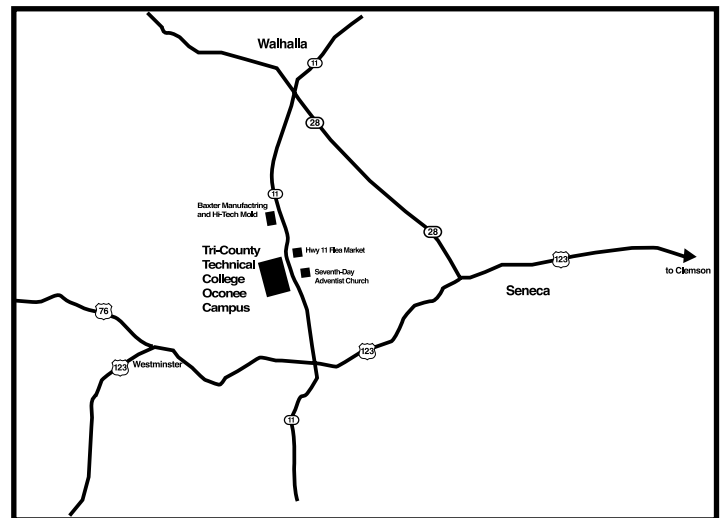

511 Michelin Boulevard Anderson, SC 29625

From Anderson: Take Exit 19-A, US Hwy 76, toward Anderson. Take the 1st right, just past the Olive Garden Restaurant, onto Hwy 28 Bypass. Go approximately 3 miles to Michelin Blvd. Turn right onto Michelin Blvd. and the Anderson Campus is 1 mile on your left.

EASLEY CAMPUS

1774 Powdersville Road, Easley, SC 29642

From Greenville: Take I-85 South toward Atlanta. Take Exit 40 for SC Highway 153 N toward Easley. Turn right onto SC Highway 153. Go approximately four miles and turn left at Old Easley Bridge Road. Old Easley Bridge Road becomes Powdersville Road. The Easley Campus will be on the left.

OCONEE CAMPUS

552 Education Way, Westminster, SC 29693

From Seneca: From US 123 in Seneca, turn onto SC Highway 11 north toward Walhalla. Continue approximately 3.7 miles. Turn left into the Oconee Industry and Technology Park. The Oconee Campus will be on the left.