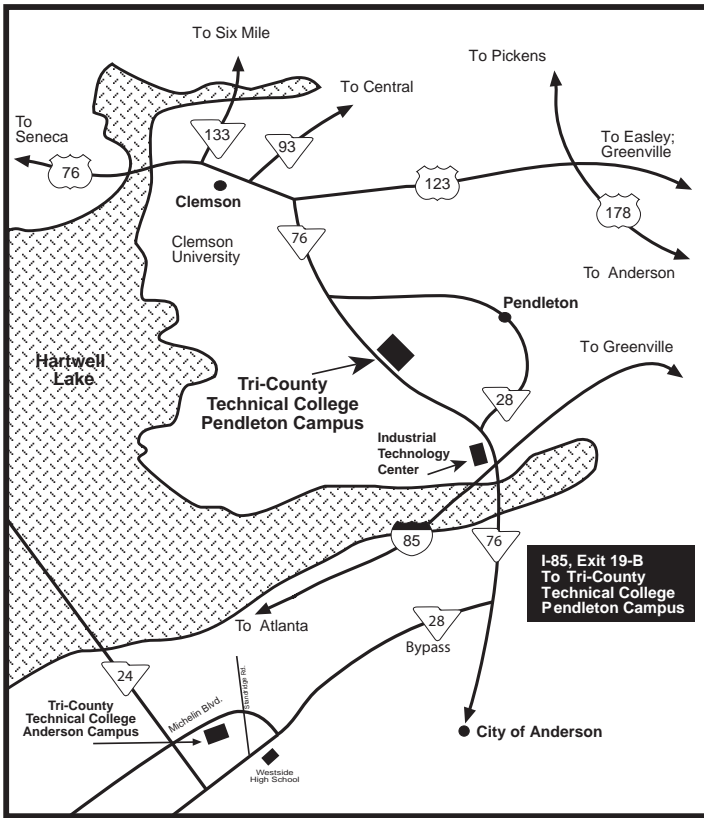

- WILSON HALL (WL)**
Automotive Technology

- Surgical Technology**

TCTC IS TOBACCO FREE: This includes all campuses, learning centers, buildings, parking lots, vehicles and outdoor areas; includes all tobacco products and electronic cigarettes.

WELDING AND CNC: These programs are taught at the Industrial Technology Center, 5321 Highway 76, approximately 5 miles from the Pendleton Campus towards Anderson.

OFF CAMPUS PARKING: The lot is located at 915 South Mechanic Street (½ mile from campus) and is available, with shuttle service, during peak times.