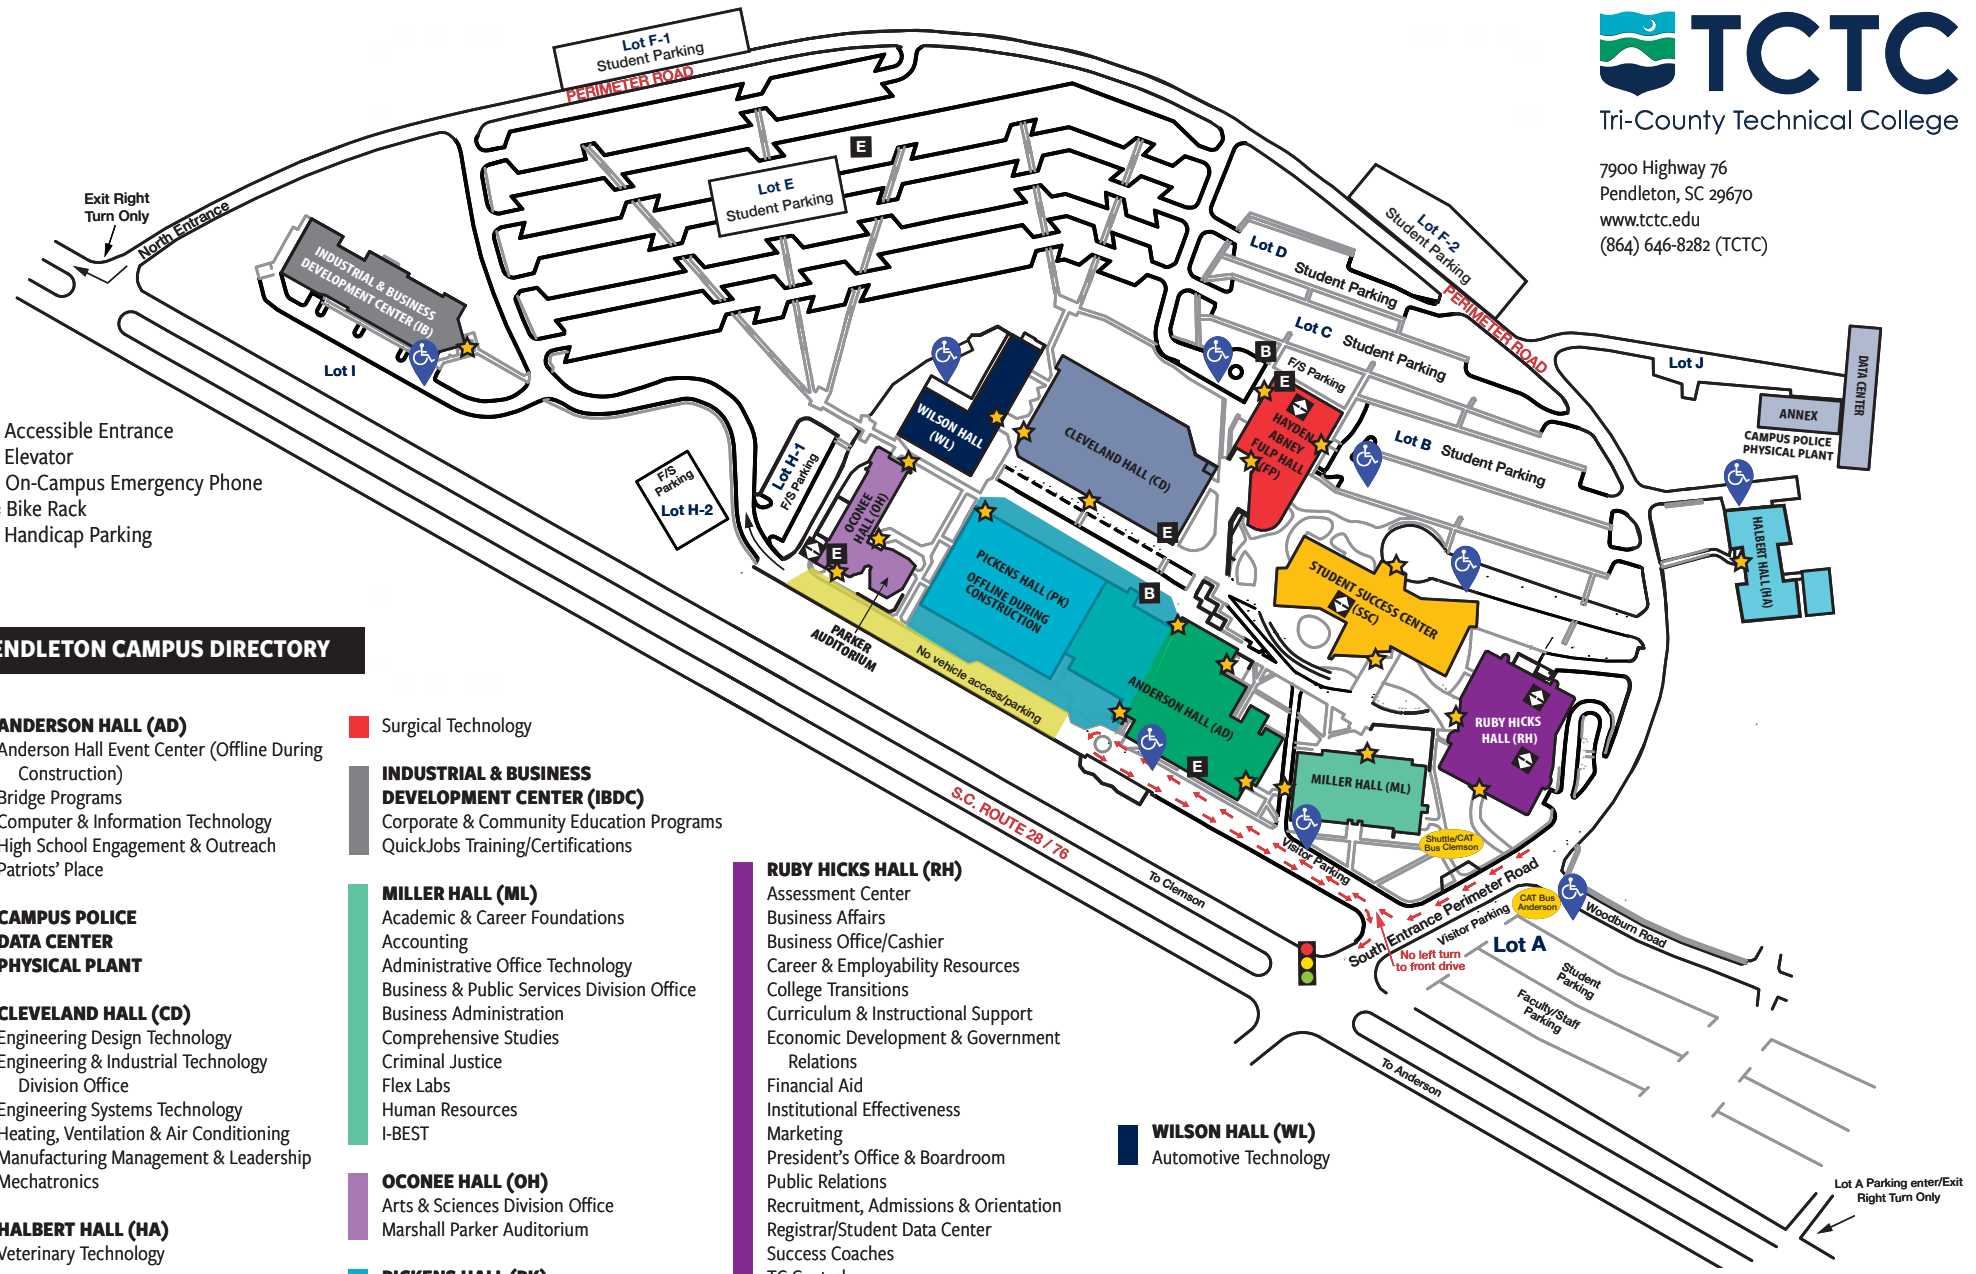

- ★ = Accessible Entrance
- ⬆️ = Elevator
- E = On-Campus Emergency Phone
- B = Bike Rack
- ♿ = Handicap Parking

PENDLETON CAMPUS DIRECTORY

- ANDERSON HALL (AD)**
Anderson Hall Event Center (Offline During Construction)
Bridge Programs
Computer & Information Technology
High School Engagement & Outreach
Patriots' Place
- CAMPUS POLICE**
- DATA CENTER**
- PHYSICAL PLANT**
- CLEVELAND HALL (CD)**
Engineering Design Technology
Engineering & Industrial Technology Division Office
Engineering Systems Technology
Heating, Ventilation & Air Conditioning
Manufacturing Management & Leadership
Mechatronics
- HALBERT HALL (HA)**
Veterinary Technology
- HAYDEN ABNEY FULP HALL (FP)**
Early Care and Education
Expanded Duty Dental Assisting
Health Education Division Office
Media Arts Production
Medical Assisting
Medical Lab Technology
Nursing
Open Computer Lab
Pre-Pharmacy

- WILSON HALL (WL)**
Automotive Technology

- Surgical Technology**

TCTC IS TOBACCO FREE: This includes all campuses, learning centers, buildings, parking lots, vehicles and outdoor areas; includes all tobacco products and electronic cigarettes.

WELDING AND CNC: These programs are taught at the Industrial Technology Center, 5321 Highway 76, approximately 5 miles from the Pendleton Campus towards Anderson.

OFF CAMPUS PARKING: The lot is located at 915 South Mechanic Street (½ mile from campus) and is available, with shuttle service, during peak times.

ANDERSON CAMPUS

511 Michelin Boulevard Anderson, SC 29625

From Anderson: Take Exit 19-A, US Hwy 76, toward Anderson. Take the 1st right, just past the Olive Garden Restaurant, onto Hwy 28 Bypass. Go approximately 3 miles to Michelin Blvd. Turn right onto Michelin Blvd. and the Anderson Campus is 1 mile on your left.