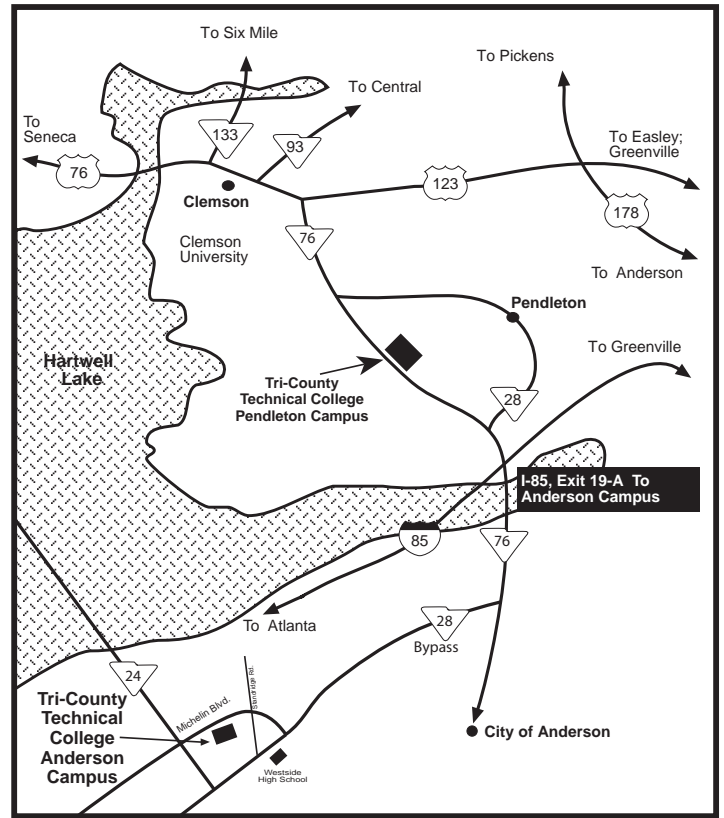

WELDING AND CNC: These programs are taught at the Industrial Technology Center, 5321 Highway 76, approximately 5 miles from the Pendleton Campus towards Anderson.

OFF CAMPUS PARKING: The lot is located at 915 South Mechanic Street (½ mile from campus) and is available, with shuttle service, during peak times.

ANDERSON CAMPUS

511 Michelin Boulevard Anderson, SC 29625

From Anderson: Take Exit 19-A, US Hwy 76, toward Anderson. Take the 1st right, just past the Olive Garden Restaurant, onto Hwy 28 Bypass. Go approximately 3 miles to Michelin Blvd. Turn right onto Michelin Blvd. and the Anderson Campus is 1 mile on your left.

OCONEE CAMPUS

552 Education Way, Westminster, SC 29693

From Seneca: From US 123 in Seneca, turn onto SC Highway 11 north toward Walhalla. Continue approximately 3.7 miles. Turn left into the Oconee Industry and Technology Park. The Oconee Campus will be on the left.