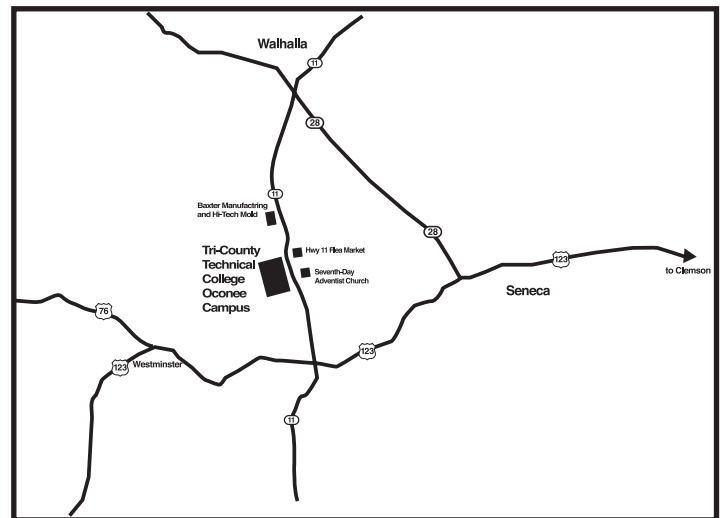

ANDERSON CAMPUS

511 Michelin Boulevard Anderson, SC 29625

From Anderson: Take Exit 19-A, US Hwy 76, toward Anderson. Take the 1st right, just past the Olive Garden Restaurant, onto Hwy 28 Bypass. Go approximately 3 miles to Michelin Blvd. Turn right onto Michelin Blvd. and the Anderson Campus is 1 mile on your left.

EASLEY CAMPUS

1774 Powdersville Road, Easley, SC 29642

From Greenville: Take I-85 South toward Atlanta. Take Exit 40 for SC Highway 153 N toward Easley. Turn right onto SC Highway 153. Go approximately four miles and turn left at Old Easley Bridge Road. Old Easley Bridge Road becomes Powdersville Road. The Easley Campus will be on the left.

OCONEE CAMPUS

552 Education Way, Westminster, SC 29693

From Seneca: From US 123 in Seneca, turn onto SC Highway 11 north toward Walhalla. Continue approximately 3.7 miles. Turn left into the Oconee Industry and Technology Park. The Oconee Campus will be on the left.